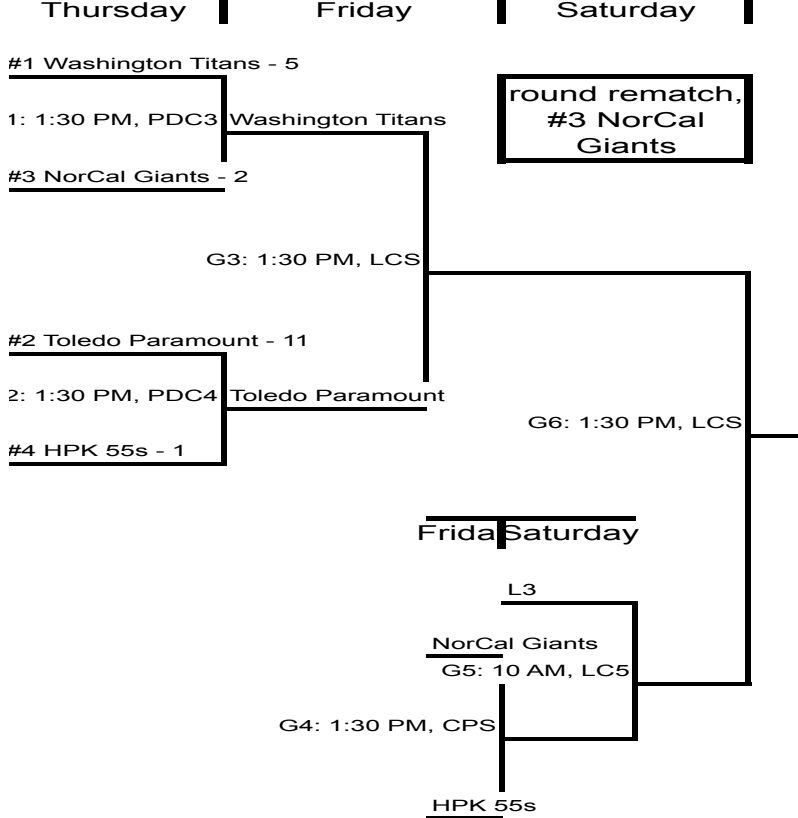

LEGENDS AAAA DIVISION PLAYOFFS