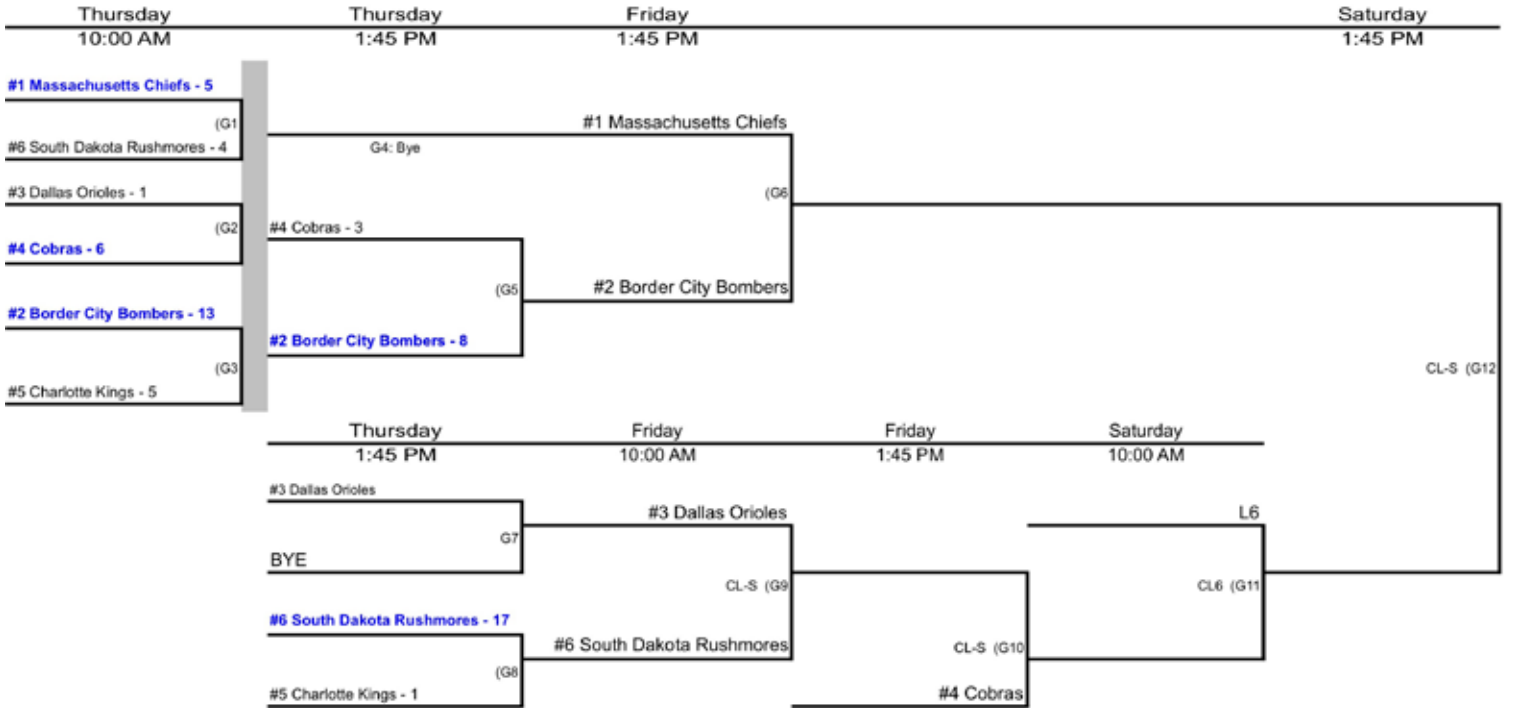

LEGENDS AAAA PLAYOFF

ANOTHER TIME

1414/1416 Dean Street
Fort Myers, Florida 33901
239-672-4607

TIMELESS

items of interest & illumination

2218 First Street
Fort Myers, Florida 33901
239-332-8463

www.IslandVisions-Timeless.com

VISIT THE ROY HOBBS GEAR STAND AT THE PLAYER DEVELOPMENT COMPLEX

RESULTS

LEGENDS

Americans Baseball Club	12	Michigan Stars	10
Bergen Yankees	10	South Chicago Yaquis	9
Chicago Blues	8	Nor'Eastern Yankees	3
Chicago Knights	6	Wright Field Reds	5
Crosstown Traffic	17	Tidewater Drillers	8
Cuyahoga Indians	11	Carolina Rockies	5
DuPage Indians	16	Bridgewater Cardinals	3
Huntsville Cardinals	23	Carolina Thunder	5
Kennebec Cubs	5	Atlanta Astros	4
Midwest Pirates	8	Rhode Island Waves	5
Minnesota Bees	18	Summa Ortho Brewers	6
Minnesota Goats	14	Blue Ridge Rangers	11
Nova Scotia Monarchs	9	Boston GoodFellas	2
Oakville Golden A's	16	Banana Sharks	5
Omaha Indians	15	Baltimore Thunder	4
Omaha Indians	12	Wright Field Reds	11
Orlando Ruckus	8	Silverhawks	1
PSOF Rangers	16	Long Island A's	5
Salem-Pitt Warlocks	12	Lansing Blue Jays	4
St Louis Grays	14	Bahama Breeze Islanders	12
St Louis Patriots	11	Minnesota Bandits	8
Tuscaloosa Tornados	14	Richmond Riverdogs	9
Windy City White Sox	11	Pensacola Barracudas	9

VINTAGE

Boston Braves	23	Houston Colt .45s	8
Chicago Spirit	17	MidAtlantic Nationals	9
Detroit 65s	17	New England Red Sox	4
DHBA Athletics	14	Wilmington, NC Thunder	2
Kent Mudhens	5	Philadelphia Gray Rocks	2
Kent Mudhens	9	Nova Scotia Monarchs	7
Livingston Dodgers	18	Kenmore Eastern Brewers	2
Midwest Nine	9	Kenmore Eastern Brewers	8
Minnesota Bees	29	Washington Nationals	0
NorCal Antiques	14	Philadelphia Brewers	2
Sacramento Solons	8	Washington Titans	6
Sacramento Solons	11	DC National Spirit	1
Silver Foxes of R. I.	14	Lehigh Baseball	9
Toledo McGuire Insurance	15	Tallahassee Classics	7
TSP Fire	13	Baltimore Baseball Club	1
USA Volkers Group	11	NorCal Antiques	10
Youngstown Astros	10	Vintages Baseball Club	8

FOREVER YOUNG

New Jersey Cardinals	10	New England Red Sox	2
San Diego Padres	18	Tri-Cities	5